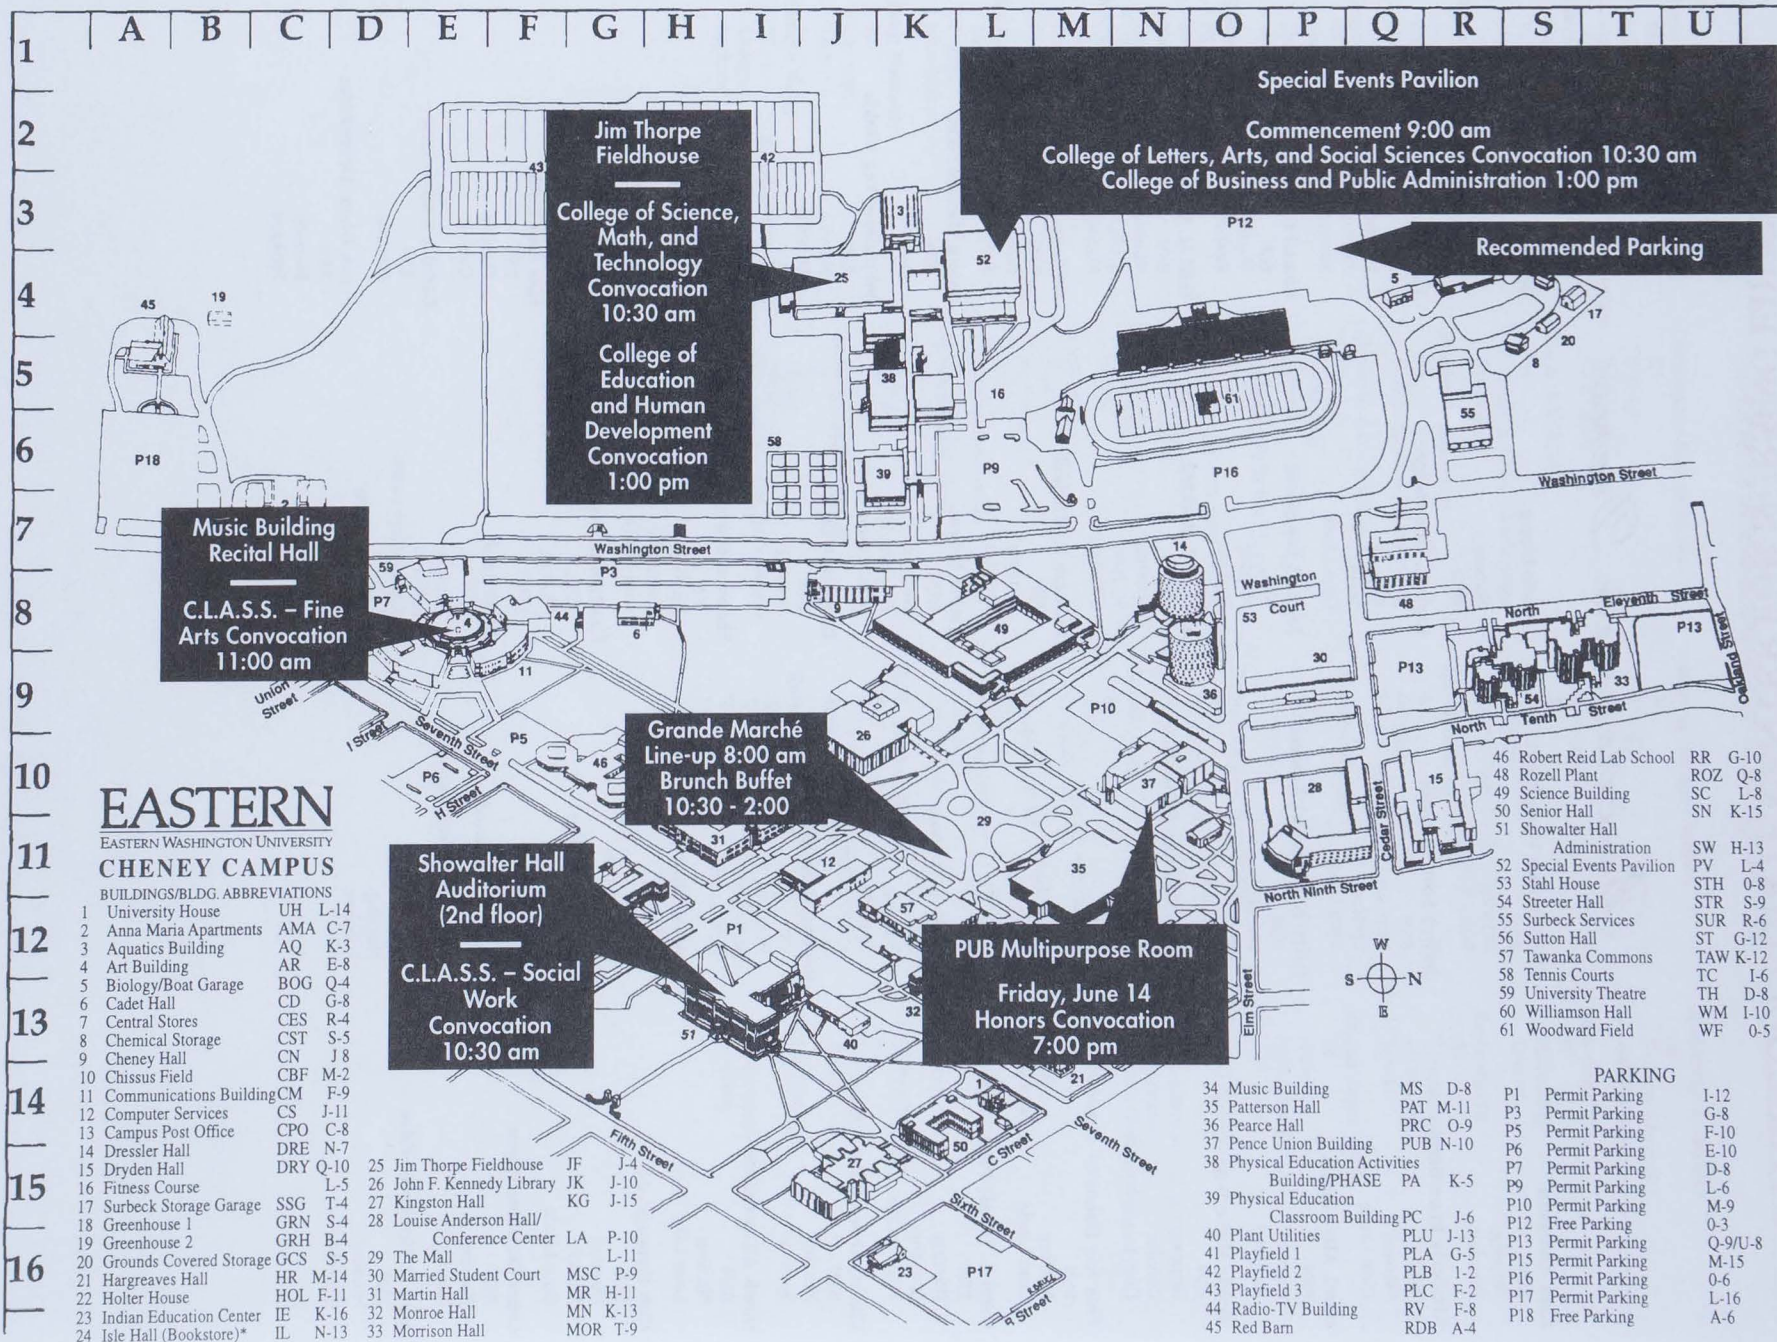

EASTERN
EASTERN WASHINGTON UNIVERSITY
CHENEY CAMPUS

BUILDINGS/BLDG. ABBREVIATIONS

1 University House	UH	L-14
2 Anna Maria Apartments	AMA	C-7
3 Aquatics Building	AQ	K-3
4 Art Building	AR	E-8
5 Biology/Boat Garage	BOG	Q-4
6 Cadet Hall	CD	G-8
7 Central Stores	CES	R-4
8 Chemical Storage	CST	S-5
9 Cheney Hall	CN	J-8
10 Chissu Field	CBF	M-2
11 Communications Building	CM	F-9
12 Computer Services	CS	J-11
13 Campus Post Office	CPO	C-8
14 Dressler Hall	DRE	N-7
15 Dryden Hall	DRY	Q-10
16 Fitness Course	L	L-5
17 Surbeck Storage Garage	SSG	T-4
18 Greenhouse 1	GRN	S-4
19 Greenhouse 2	GRH	B-4
20 Grounds Covered Storage	GCS	S-5
21 Hargreaves Hall	HR	M-14
22 Holter House	HOL	F-11
23 Indian Education Center	IE	K-16
24 Isle Hall (Bookstore)*	IL	N-13
25 Jim Thorpe Fieldhouse	JF	J-4
26 John F. Kennedy Library	JK	J-10
27 Kingston Hall	KG	J-15
28 Louise Anderson Hall/Conference Center	LA	P-10
29 The Mall	L	L-11
30 Married Student Court	MSC	P-9
31 Martin Hall	MR	H-11
32 Monroe Hall	MN	K-13
33 Morrison Hall	MOR	T-9

46 Robert Reid Lab School	RR	G-10
48 Rozell Plant	ROZ	Q-8
49 Science Building	SC	L-8
50 Senior Hall	SN	K-15
51 Showalter Hall		
Administration	SW	H-13
52 Special Events Pavilion	PV	L-4
53 Stahl House	STH	O-8
54 Streeter Hall	STR	S-9
55 Surbeck Services	SUR	R-6
56 Sutton Hall	ST	G-12
57 Tawanka Commons	TAW	K-12
58 Tennis Courts	TC	I-6
59 University Theatre	TH	D-8
60 Williamson Hall	WM	I-10
61 Woodward Field	WF	O-5

PARKING

34 Music Building	MS	D-8
35 Patterson Hall	PAT	M-11
36 Pearce Hall	PRC	O-9
37 Pence Union Building	PUB	N-10
38 Physical Education Activities Building/PHASE	PA	K-5
39 Physical Education Classroom Building	PC	J-6
40 Plant Utilities	PLU	J-13
41 Playfield 1	PLA	G-5
42 Playfield 2	PLB	I-2
43 Playfield 3	PLC	F-2
44 Radio-TV Building	RV	F-8
45 Red Barn	RDB	A-4
P1 Permit Parking		I-12
P3 Permit Parking		G-8
P5 Permit Parking		F-10
P6 Permit Parking		E-10
P7 Permit Parking		D-8
P9 Permit Parking		L-6
P10 Permit Parking		M-9
P12 Free Parking		O-3
P13 Permit Parking		Q-9/U-8
P15 Permit Parking		M-15
P16 Permit Parking		O-6
P17 Permit Parking		L-16
P18 Free Parking		A-6